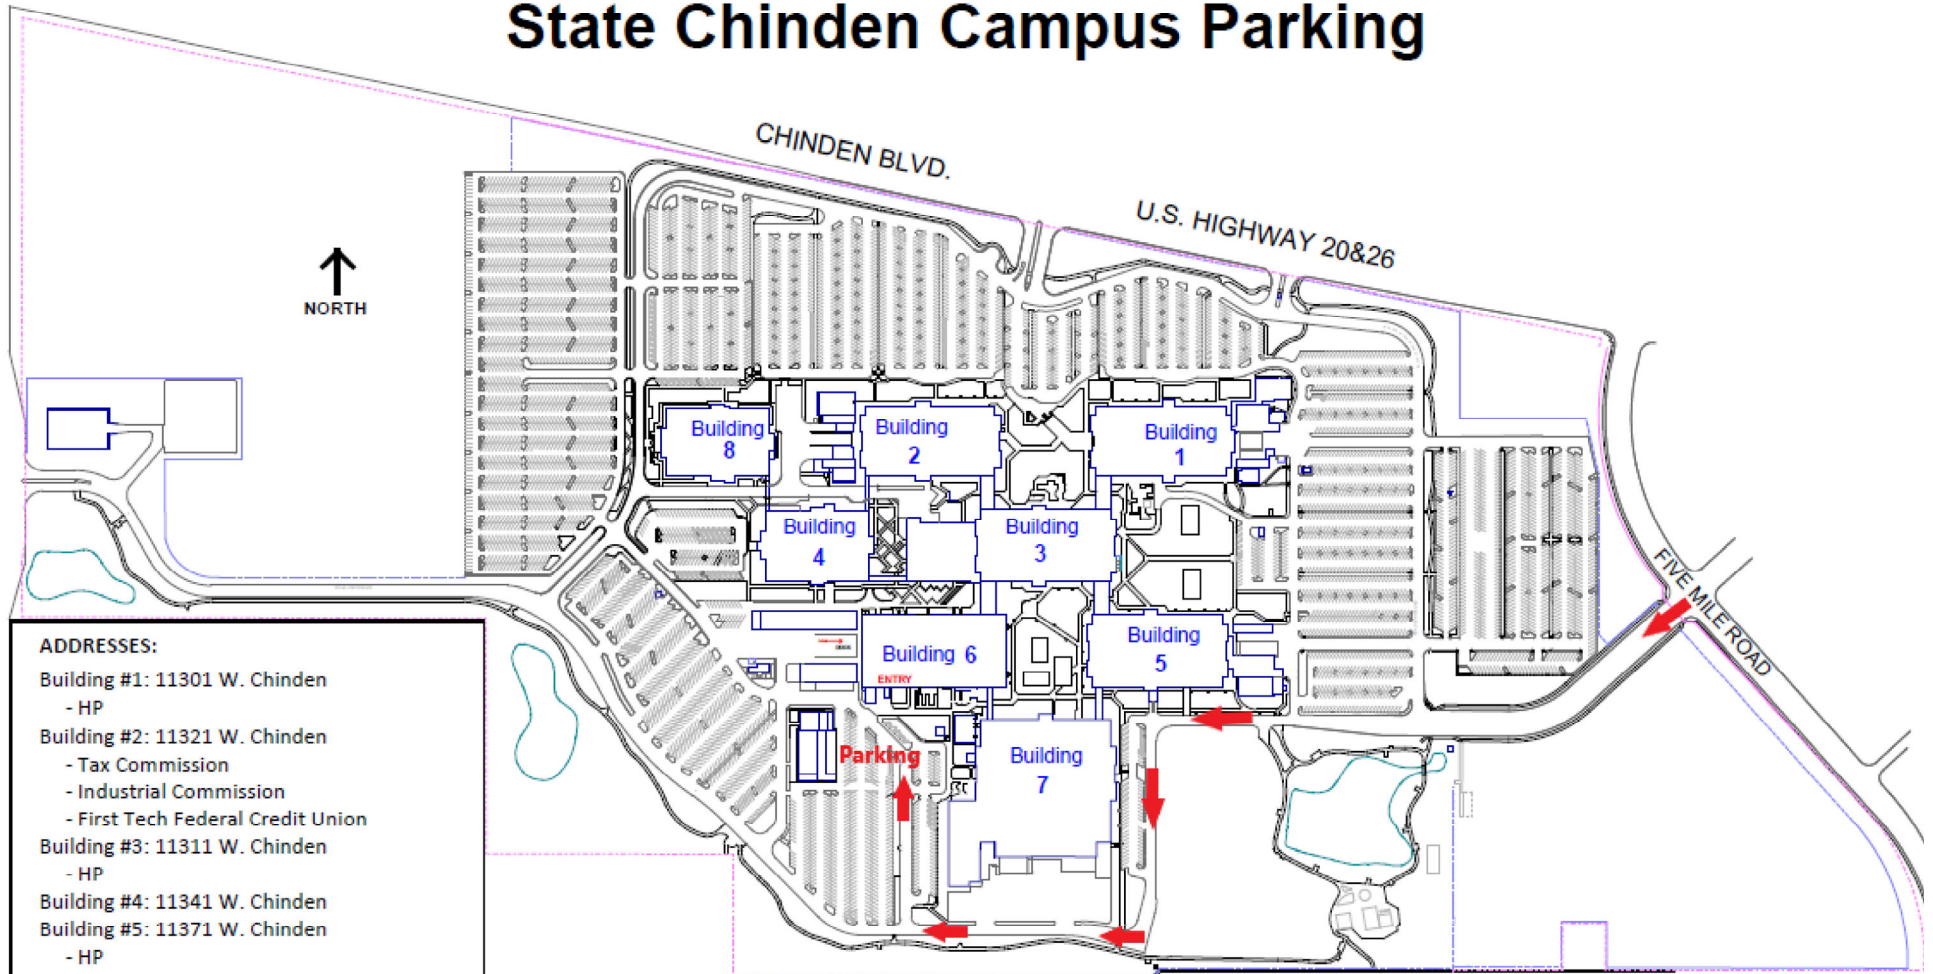

# State Chinden Campus Parking

## ADDRESSES:

- Building #1: 11301 W. Chinden
  - HP
- Building #2: 11321 W. Chinden
  - Tax Commission
  - Industrial Commission
  - First Tech Federal Credit Union
- Building #3: 11311 W. Chinden
  - HP
- Building #4: 11341 W. Chinden
- Building #5: 11371 W. Chinden
  - HP
- Building #6: 11351 W. Chinden
  - Postal Services
  - IDOPL
    - Outfitters & Guides
    - Occupational Licenses
    - Board of Nursing
    - Veterinary Medicine
    - Board of Accountancy
  - OEM
  - Campus Conference Center
- Building #7: 11361 W. Chinden
  - HP
- Building #8: 11331 W. Chinden
  - Public Utilities Commission
  - Information Technology Services
  - Sykes